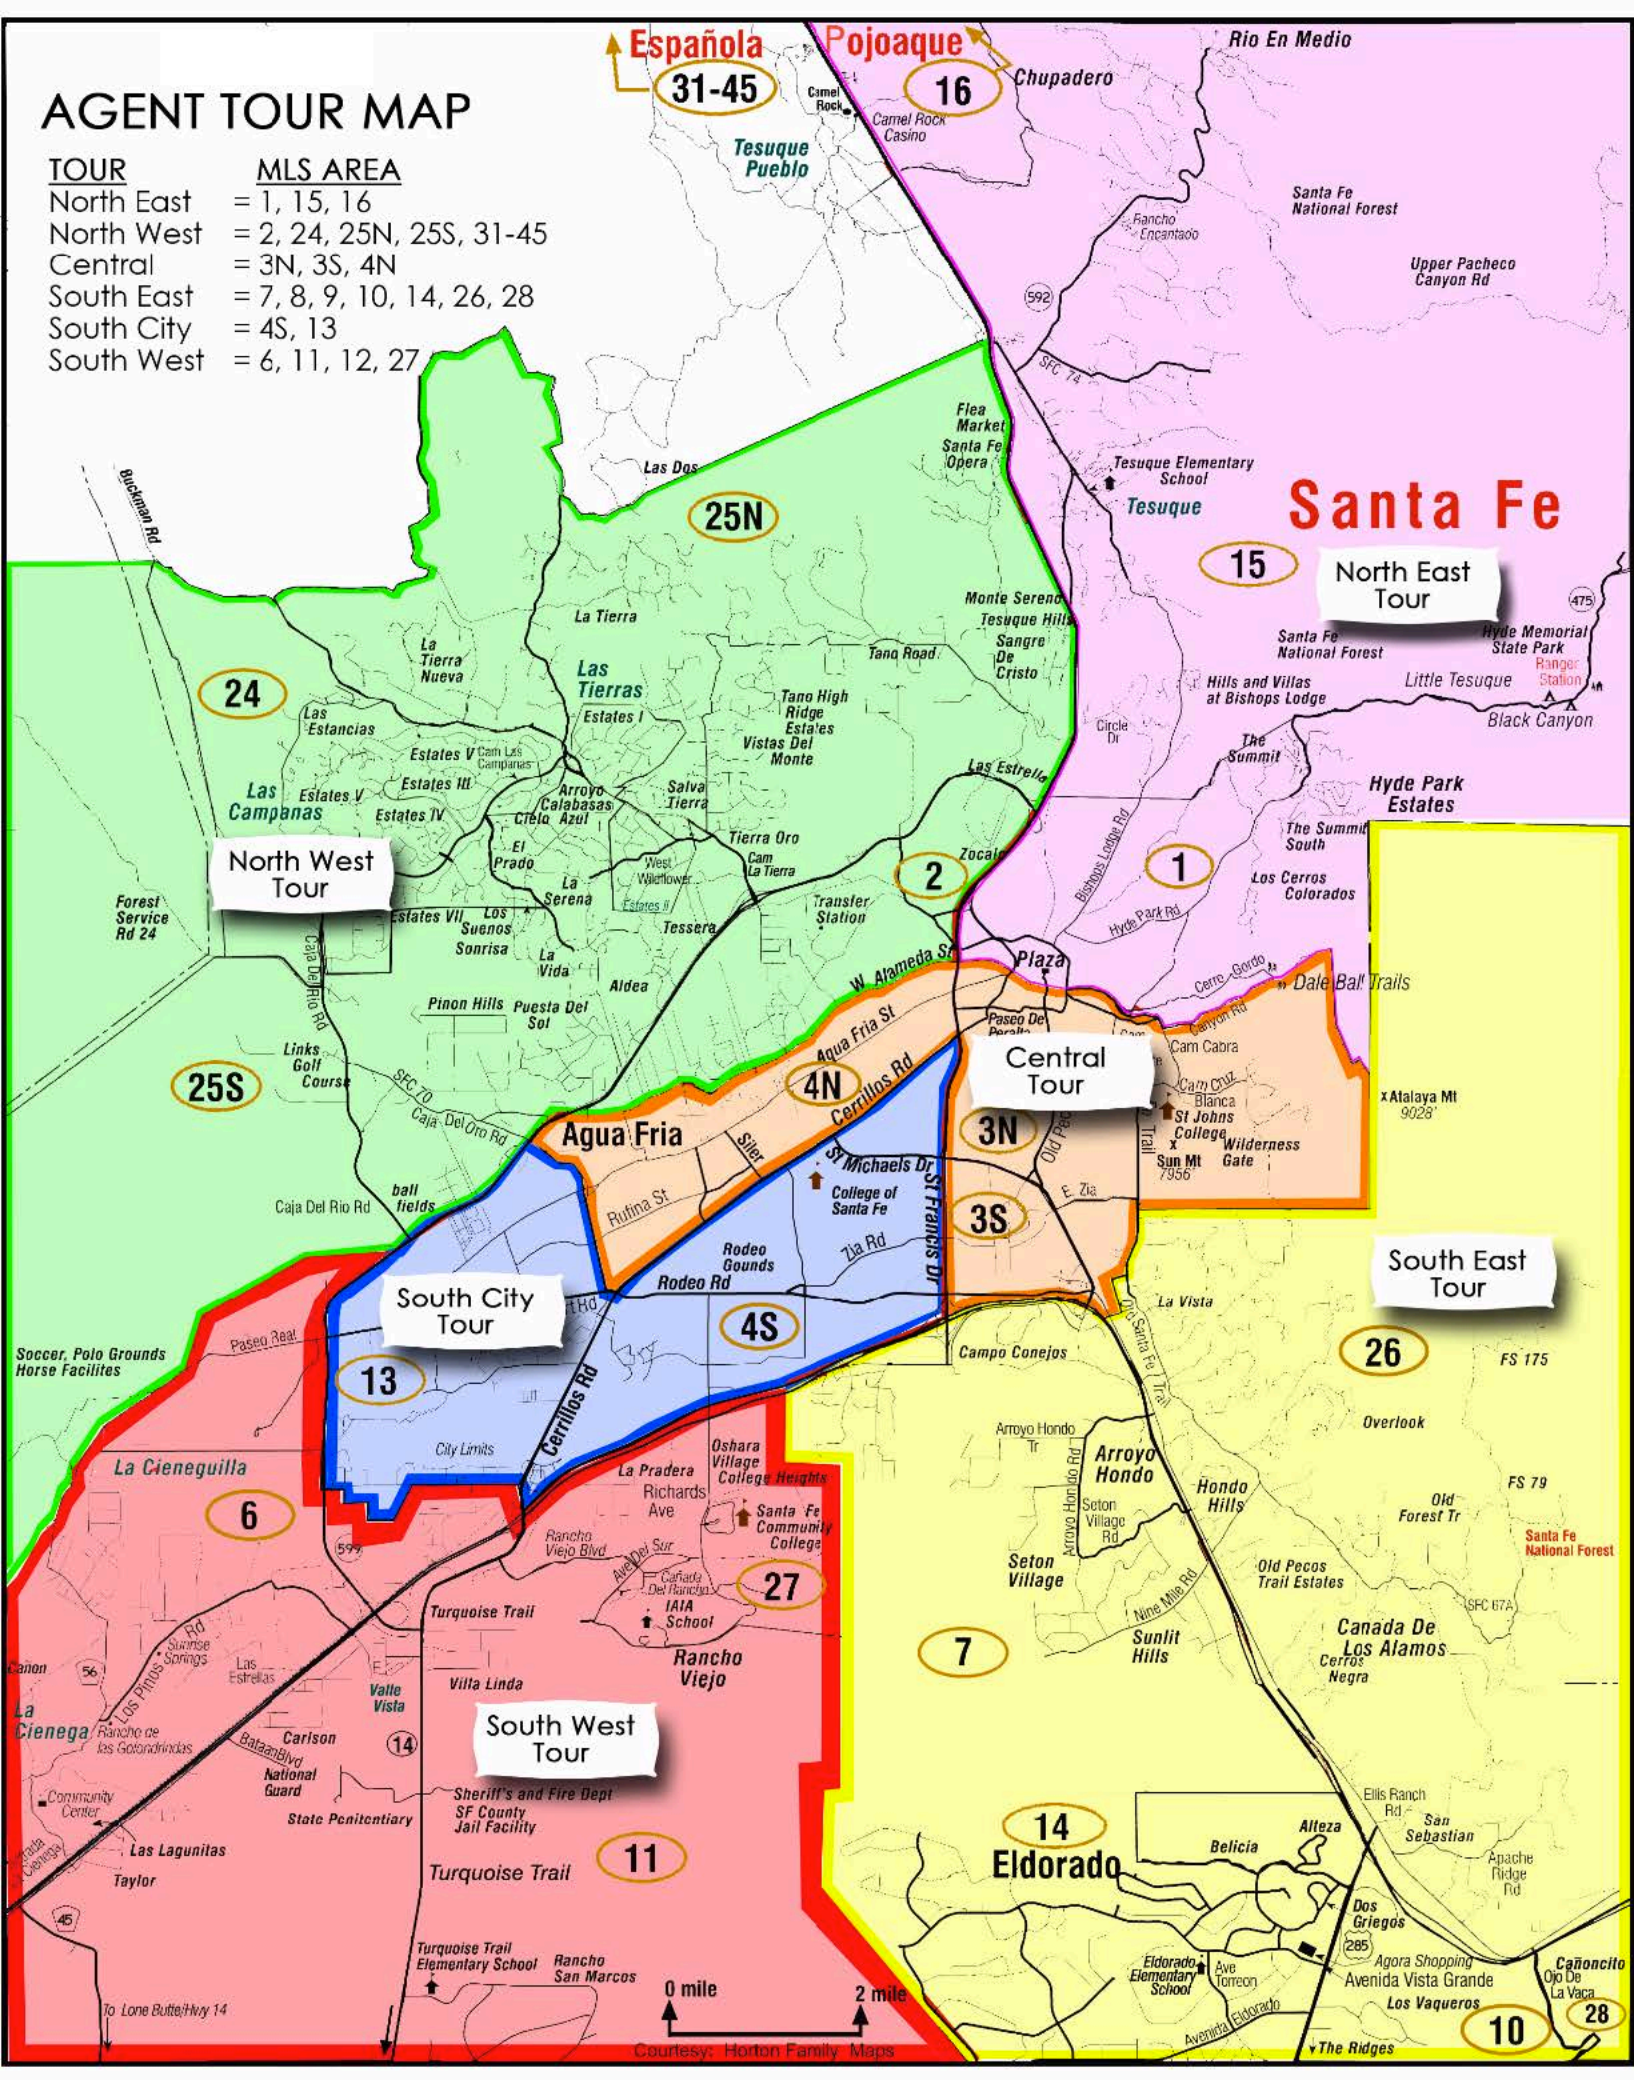

AGENT TOUR MAP

TOUR	MLS AREA
North East	= 1, 15, 16
North West	= 2, 24, 25N, 25S, 31-45
Central	= 3N, 3S, 4N
South East	= 7, 8, 9, 10, 14, 26, 28
South City	= 4S, 13
South West	= 6, 11, 12, 27

24

North West Tour

25S

South City Tour

13

6

South West Tour

11

25N

2

Central Tour

3N

3S

4S

4N

7

14 Eldorado

10

Santa Fe

15 North East Tour

South East Tour

26

28

Courtesy: Horton Family Maps